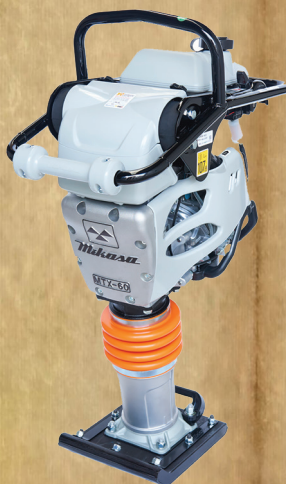

TRADE-INS

WANTED DEAD OR ALIVE!

TRADE INS OF ALL PLATE COMPACTORS & RAMMERS*

Mikasa 58kg Trench Rammer

Price with trade-in
\$2890*

- Plate Size: 340mm x 265mm
- Impact Force: 10.3 kN
- Engine: Honda GX100 3.0hp
- Recoil Start
- Weight: 58kg
- MTX50H

Comes with After Sales Support & GPS Tracking Powered by YR Connect

Mikasa 64kg Trench Rammer

Price with trade-in
\$2980*

- Plate Size: 340mm x 265mm
- Impact Force: 13.6 kN
- Engine: Honda GX100 3.0hp
- Recoil Start
- Weight: 64kg
- MTX60E

Comes with After Sales Support & GPS Tracking Powered by YR Connect

Mikasa 91kg Forward Plate Compactor

Price with trade-in
\$2695*

- Plate Size: 530mm x 500mm
- Centrifugal Force: 16.0 kN
- Engine: Honda GX160 5.0hp
- Recoil Start
- Weight: 91kg
- C/w Hour Meter, Wheel Kit and Water Tank
- MVCT90HC

Mikasa 360kg Diesel Reversible Plate Compactor

Price with trade-in
\$10,995*

Comes with After Sales Support & GPS Tracking
 Powered by YR Connect

- Plate Size: 445mm x 860mm (Extension Plate 595mm x 860mm)
- Centrifugal Force: 45 kN
- Engine: Yanmar L70N Diesel Engine
- Recoil Start / Electric Start
- Weight: 360kg
- Lifting Frame
- MVH308DSYN